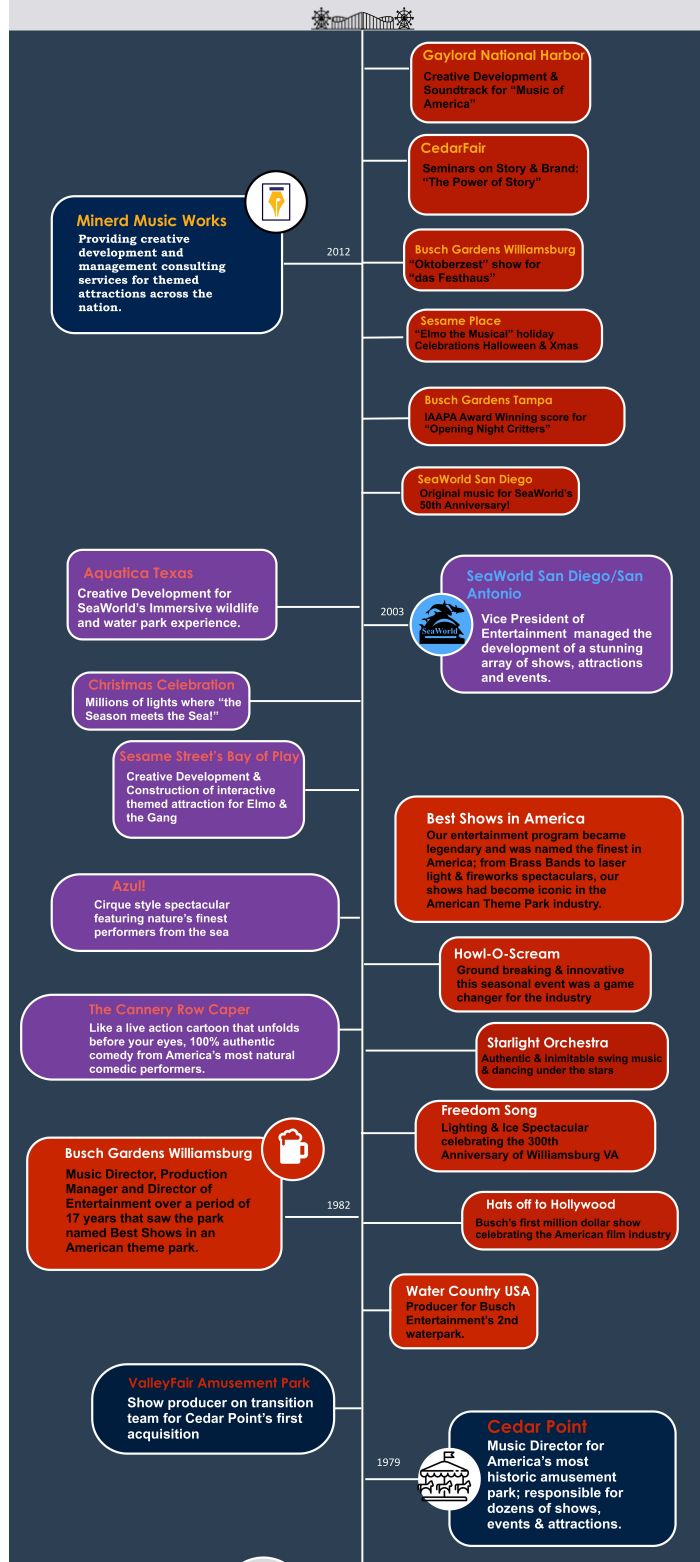

Doug MinerD

Theme Park Entertainment

More than 30 years developing and managing shows and events for some of **America's best known and Loved Family Attractions.**

Hundreds of events, thousands of performances & millions of guests who took home **Memories that will last a Lifetime.**

Cedar Point
ValleyFair
Busch Gardens Williamsburg
Water Country USA
Sesame Place
SeaWorld San Antonio
Busch Gardens Tampa
SeaWorld San Diego
SeaWorld Orlando

Doug MinerD
Creative & Management
Consulting for Attractions,
Theater & Media

804.836.7606